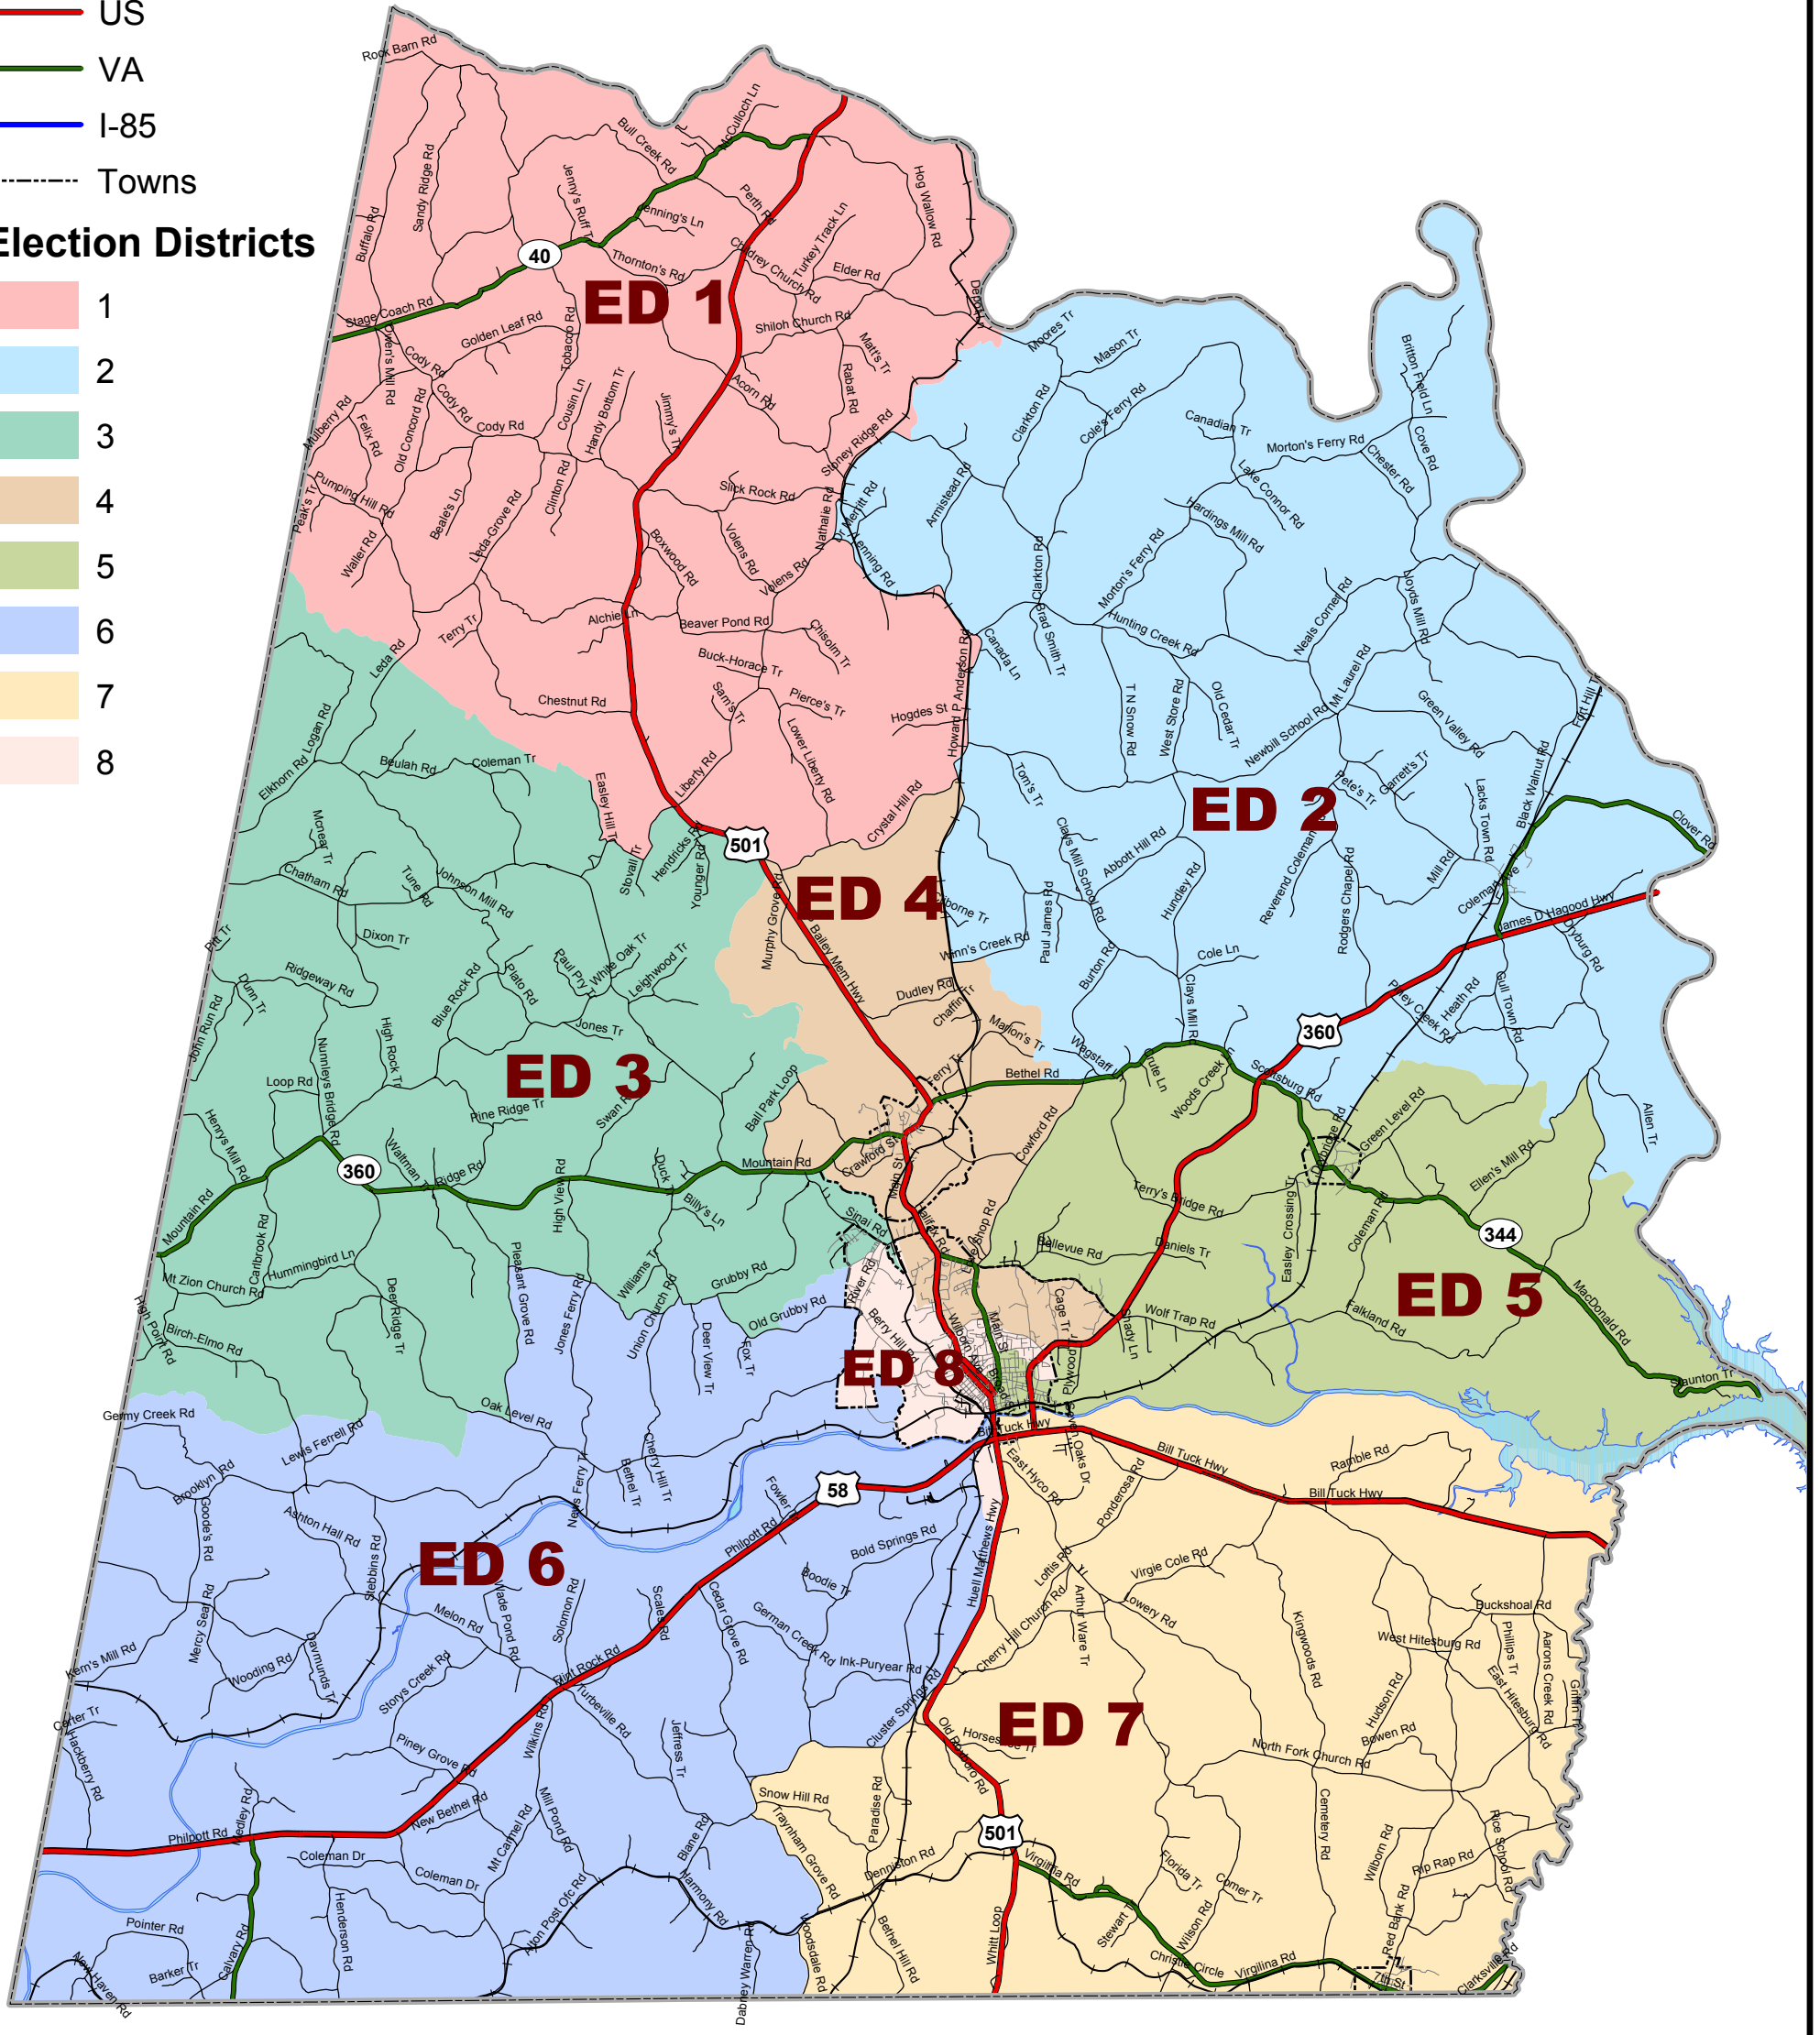

Halifax County 2001 Election Districts

Legend

-  StRt
-  Town
-  US
-  VA
-  I-85
-  Towns

Election Districts

-  1
-  2
-  3
-  4
-  5
-  6
-  7
-  8

Election Districts approved by the Department of Justice 2001
Map prepared by Southside Planning District Commission